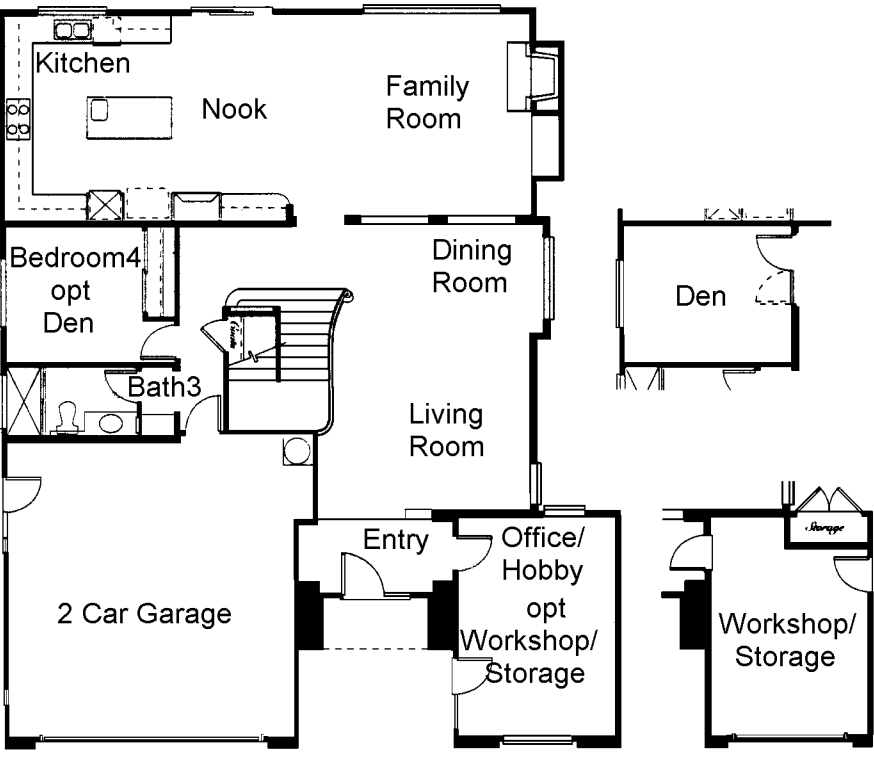

Plan Two Reverse

- 4 Bedrooms
- 3 Bathrooms
- Office or Hobby
- Optional Workshop/Storage,
Den & Retreat
- 2,751 Square Feet

Second Floor

First Floor