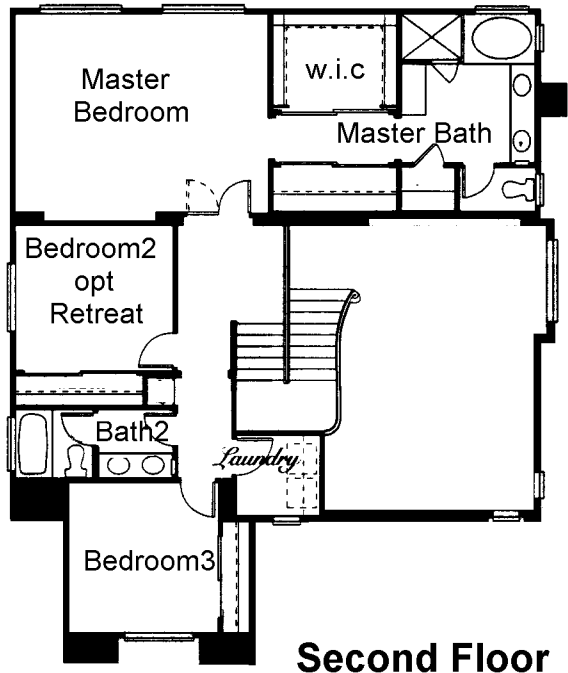

Plan Two Reverse

- 4 Bedrooms
- 3 Bathrooms
- Office or Hobby
- Optional Workshop/Storage,
Den & Retreat
- 2,751 Square Feet

Second Floor

First Floor